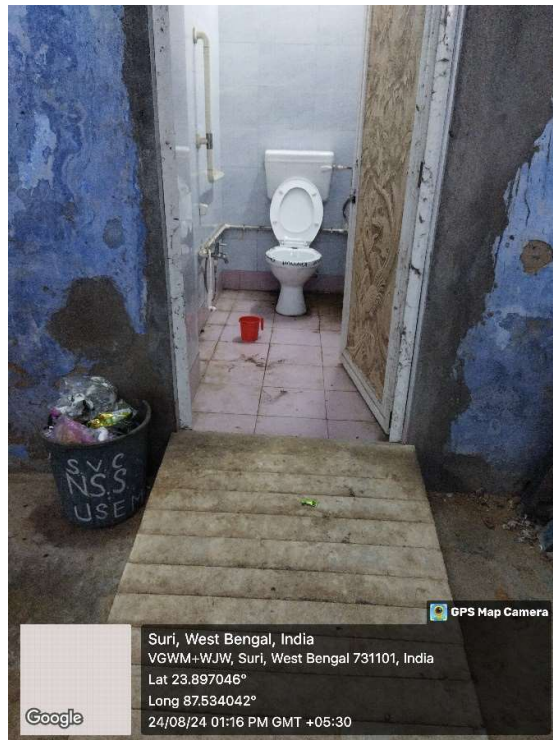

SURI VIDYASAGAR COLLEGE

(Govt. Sponsored & Constituent college of the University of Burdwan)

SURI, BIRBHUM, PIN – 731101, Ph. No. – 03462-255504

Website : surividyasagarcollege.org.in, e-mail : :

surividyasagarcollege1942@gmail.com

This Institution is Ragging Free

Disabled-friendly washroom

Disabled-friendly washroom