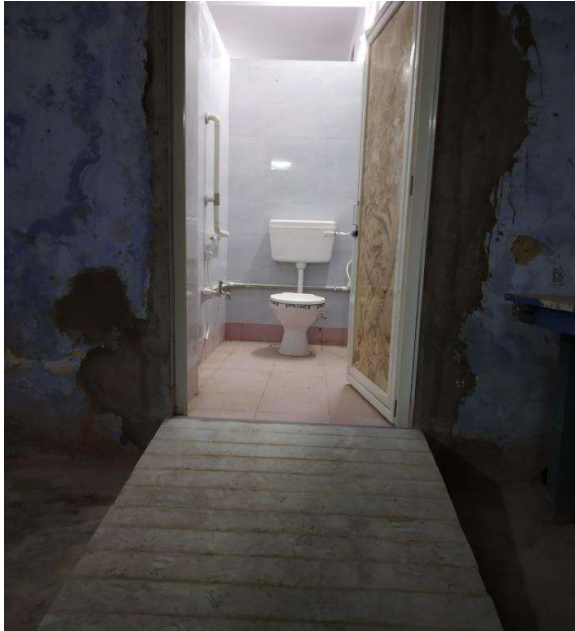

SURI VIDYASAGAR COLLEGE

(Govt. Sponsored & Constituent college of the University of Burdwan)

SURI, BIRBHUM, PIN – 731101, Ph. No. – 03462-255504

Website : surividyasagarcollege.org.in, e-mail : :

surividyasagarcollege1942@gmail.com

This Institution is Ragging Free

Disabled-friendly washroom

Disabled-friendly washroom